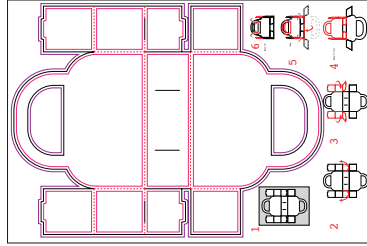

Product No. YD-107
 Name: Purse Box 1-Up
 Sheet size: 18 x 12
 Size Specs: 5.5 x 4.25

Product No. YD-108
 Name: 5 x 7 Greeting Card 2-Up
 Sheet size: 11 x 17
 Size Specs: 10 x 7 to 5 x 7

Product No. YD-109
 Name: 3 x 3 Cube 1-Up
 Sheet size: 18 x 12
 Size Specs: 3 x 3 x 3

Product No. YD-110
 Name: Booklet Fold-Up
 Sheet size: 22.5 x 14.33
 Size Specs: 5.5 x 7: 8pg Booklet

Product No. YD-111
 Name: Slot Top Collection Box
 Sheet size: 20.5 x 14.33
 Size Specs: 6.25 x 6.125 x 2.375

Product No. YD-112
 Name: Door Hnager 4-Up
 Sheet size: 18 x 12
 Size Specs: 4 x 10.04

Product No. YD-1113
 Name: Holiday Photo Ornament
 Sheet size: 12.5 x 19
 Size Specs: Approx: 3 x 3.5 Globe

Product No. YD-114
 Name: Megaphone
 Sheet size: 20.5 x 14.33
 Size Specs: 11 inches long