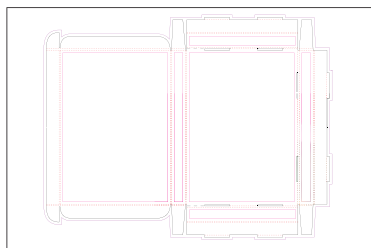

YES stock short-run packaging options

Template Catalog V1.1

www.yespackaging.com / 312-226-4444

Product No.YD-001
 Name: Cube Box 4 x 4
 Sheet size: 18 x 12
 Size Specs: 4x4 with tabbed top lid

Product No.YD-002
 Name: Golf Ball Pack 2-Up
 Sheet size: 18 x 12
 Size Specs: 1.75 x 5 x 1.6875

Product No. CP-075
A combined item of YD-074 and YD-076
 Name: Folder with Affixable Print Pockets
 Contains: 18 x 12 flat sheet folder, and two 17 x 11 - Pre-Taped L&R Pockets; Assembled product is a 9 x 12 folder w/2-4 Pockets; 12pt to 18pt body /12pt to 14pt Pockets

Product No.YD-004
 Name: Box for Greeting Cards2
 Sheet size: 20.5 x 14.33
 Size Specs: 5.5 x 7.75 x 0.75

Product No.YD-005
 Name: Box for Playing Cards
 Sheet size: 18 x 12
 Size Specs: 2.5 x 3.625 x 0.75