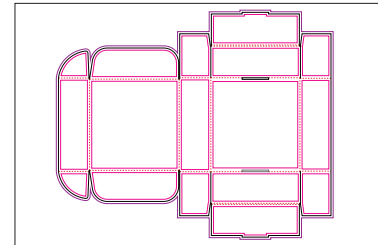

Product No. YD-044
 Name: Zip Strip Pocket Cover Left 1-Up
 Sheet size: 9.625" x 12"
 Size Specs: 9.625" x 12"

Product No. YD-045
 Name: Zip Strip Pocket Cover Right 1-Up
 Sheet size: 9.625" x 12"
 Size Specs: 9.625" x 12"

Product No. YD-046
 Name: General Purpose Box 1-Up
 Sheet size: 20.5" x 14.33"
 Size Specs: 6" x 3.875" x 2.5"

Product No. YD-047
 Name: General Purpose Box - Small 1-Up
 Sheet size: 19" x 13" "
 Size Specs: 6" x 3.875 x 2.5"

Product No. YD-048
 Name: Gift Card Holder 4-Up
 Sheet size: 18" x 12"
 Size Specs: 3.5" x 2.25"

Product No. YD-049
 Name: Gift Card Holder 3-Up
 Sheet size: 18" x 12"
 Size Specs: 4.5 x 2.75"

Product No. YD-050
 Name: Golf Ball Box - Holds 3 Golf Balls
 Sheet size: 20.5" x 14.33"
 Size Specs: 5.5" x 5.125" x 1.75"

Product No. YD-051
 Name: Golf Ball Box - Holes 2-Up (holds 3 balls)
 Sheet size: 18" x 12"
 Size Specs: 5.5" x 1.625" x 1.625"

Product No. YD-052
 Name: Golf Tee & Marker Pack 4-Up
 Sheet size: 18" x 12"
 Size Specs: 3.875" x 3.625" x .5"