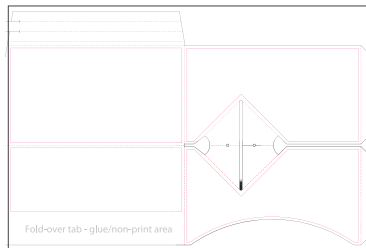

Product No.YD-004
 Name: Box for Greeting Cards2
 Sheet size: 20.5 x 14.33
 Size Specs: 5.5 x 7.75 x 0.75

Product No.YD-005
 Name: Box for Playing Cards
 Sheet size: 18 x 12
 Size Specs: 2.5 x 3.625 x 0.75

Product No.YD-006
 Name: Box2 for Playing Cards 4-up
 Sheet size: 20.5 x 14.33
 Size Specs: 2.5 x 3.625 x .6875

Product No.YD-007
 Name: Business Card Mailer
 Sheet size: 18 x 12
 Size Specs: 4.25 x 5.5

Product No.YD-008
 Name: Invite Mailer 1-up
 Sheet size: 18 x 12
 Size Specs: 4 x 6

Product No.YD-009
 Name: Photo Box Mailer
 Sheet size: 18 x 12
 Size Specs: 4.25 x 6.375 x 0.25

Product No.YD-010
 Name: Thumb Drive Mailer
 Sheet size: 18 x 12 (1-up) or 20.5 x 14.33 (2-up)
 Size Specs: 5 x 3 x 1.875 approx.

Product No.YD-011
 Name: CD Mailer
 Sheet size: 18 x 12
 Size Specs: 4.9375 x 8.625 folded

Product No.YD-012
 Name: DVD Mailer
 Sheet size: 18 x 12
 Size Specs: 5.25 x 5.25 x 0.125

Product No.YD-013
Name: Invite Mailer 2-Up
Sheet size: 18" x 12"
Size Specs: 4" x 6"