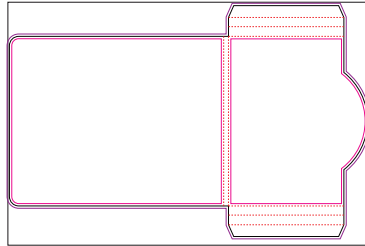

Product No. YD-083
 Name: Literature Holder Small 1-Up
 Sheet size: 18 x 12
 Size Specs: 7.52 x 4.47 w/1.12 x 3.5 x 3.45 Pocket

Product No. YD-084
 Name: Flash Card Box 3-Up
 Sheet size: 20.5 x 14.33
 Size Specs: 5 x 3.5 x .625

Product No. YD-085
 Name: Business Card Box 1-Up
 Sheet size: 20.5 x 14.33
 Size Specs: 5.125 x 3.625 x 2.125

Product No. YD-086
 Name: 2-Sleeve Golf Ball Box 1-Up
 Sheet size: 20.5 x 14.33
 Size Specs: 3.66 x 5.16 x 1.86

Product No. YD-087
 Name: Fold-Up Box Brochure 1-Up
 Sheet size: 22.5 x 14.33
 Size Specs: 3.625 x 3.625

Product No. YD-088
 Name: Fun Pack 2-Up
 Sheet size: 13 x 19.2
 Size Specs: 13 x 9.6

Product No. YD-089
 Name: Fun Pack 1-Up
 Sheet size: 13 x 9.6
 Size Specs: 13 x 9.6

Product No. YD-090
Name: 2.5 Cube 2-Up
Sheet size: 17 x 11
Size Specs: 3.67 x 8.5

Product No. YD-091
Name: 3.5 Cube 1-Up
Sheet size: 18 x 12
Size Specs: 3.5 x 3.5 x 3.5

Product No. YD-092
Name: NR House Card 1-Up
Sheet size: 18 x 12
Size Specs: 5.5 x 4.25