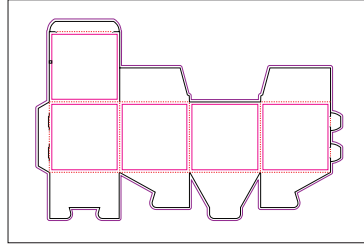

Product No. YD-083
 Name: Literature Holder Small 1-Up
 Sheet size: 18 x 12
 Size Specs: 7.52 x 4.47 w/1.12 x 3.5 x 3.45 Pocket

Product No. YD-084
 Name: Flash Card Box 3-Up
 Sheet size: 20.5 x 14.33
 Size Specs: 5 x 3.5 x .625

Product No. YD-085
 Name: Business Card Box 1-Up
 Sheet size: 20.5 x 14.33
 Size Specs: 5.125 x 3.625 x 2.125

Product No. YD-086
 Name: 2-Sleeve Golf Ball Box 1-Up
 Sheet size: 20.5 x 14.33
 Size Specs: 3.66 x 5.16 x 1.86

Product No. YD-087
 Name: Fold-Up Box Brochure 1-Up
 Sheet size: 22.5 x 14.33
 Size Specs: 3.625 x 3.625

Product No. YD-088
 Name: Fun Pack 2-Up
 Sheet size: 13 x 19.2
 Size Specs: 13 x 9.6

Product No. YD-089
 Name: Fun Pack 1-Up
 Sheet size: 13 x 9.6
 Size Specs: 13 x 9.6

Product No. YD-090
Name: 2.5 Cube 2-Up
Sheet size: 17 x 11
Size Specs: 3.67 x 8.5

Product No. YD-091
Name: 3.5 Cube 1-Up
Sheet size: 18 x 12
Size Specs: 3.5 x 3.5 x 3.5

Product No. YD-092
Name: NR House Card 1-Up
Sheet size: 18 x 12
Size Specs: 5.5 x 4.25