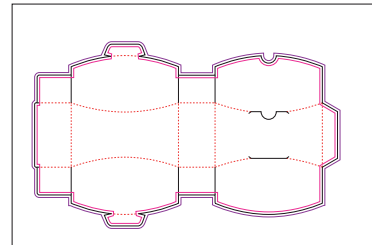

Product No. YD-087
 Name: Fold-Up Box Brochure 1-Up
 Sheet size: 22.5 x 14.33
 Size Specs: 3.625 x 3.625

Product No. YD-088
 Name: Fun Pack 2-Up
 Sheet size: 13 x 19.2
 Size Specs: 13 x 9.6

Product No. YD-089
 Name: Fun Pack 1-Up
 Sheet size: 13 x 9.6
 Size Specs: 13 x 9.6

Product No. YD-090
Name: 2.5 Cube 2-Up
Sheet size: 17 x 11
Size Specs: 3.67 x 8.5

Product No. YD-091
Name: 3.5 Cube 1-Up
Sheet size: 18 x 12
Size Specs: 3.5 x 3.5 x 3.5

Product No. YD-092
Name: NR House Card 1-Up
Sheet size: 18 x 12
Size Specs: 5.5 x 4.25

Product No. YD-093
Name: NR Document Accordion Folder 1-Up
Sheet size: 19 x 13.2 without tape
Size Specs:

Product No. YD-094
Name: NR Document Accordion Folder 1-Up
Sheet size: 19 x 13.2 with tape
Size Specs:

Product No. YD-095
Name: Pencil/Pen Cup 1-Up
Sheet size: 18 x 12
Size Specs: 5.5 x 4.25

Product No. YD-096
Name: 1 CB Flower Top Box 1-Up
Sheet size: 18 x 12
Size Specs: 5.5 x 4.25

Product No. YD-097
Name: Wine Bottle Box 1-Up
Sheet size: 20.5 x 14.33
Size Specs: