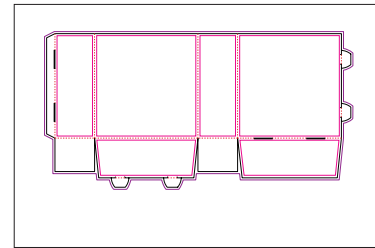

Product No. YD-053
 Name: Golf Tee & Marker Pack - Small - 4-Up
 Sheet size: 18" x 12"
 Size Specs: 2.625" x 2.5 x .5"

Product No. YD-054
 Name: 4 x 6 Photo Card Box w/Locking Tab
 Sheet size: 18" x 12"
 Size Specs: 4.125" x 6.125" x .75"

Product No. YD-055
 Name: 5 x 7 Large Card Box w/Locking Tab
 Sheet size: 18" x 12"
 Size Specs: 5.5" x 8" x .75"

Product No. YD-056
 Name: Tooth Paste Box 2-Up
 Sheet size: 18" x 12"
 Size Specs: 7.125" x 2.125" x 1.375"

Product No. YD-057
 Name: Lunch Box 1-Up
 Sheet size: 18" x 12"
 Size Specs: 6.25" x 6.125" x 2.375"

Product No. YD-058
 Name: Mini Pocket Folder 2-Up
 Sheet size: 18" x 12"
 Size Specs: 4.25" x 7.5" x with 2- 3" pockets

Product No. YD-059
 Name: Collection Box 1-Up
 Sheet size: 18" x 12"
 Size Specs: 6.25" x 6.125" x 2.375"

Product No. YD-060
 Name: Pencil Cup - Cylinder 1-Up
 Sheet size: 18" x 12"
 Size Specs: 4.5" x 3.5" diameter tube