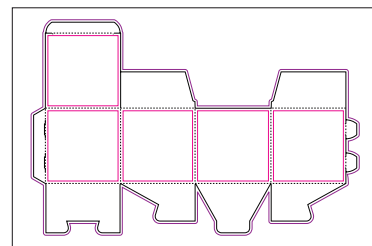

Product No. YD-090
Name: 2.5 Cube 2-Up
Sheet size: 17 x 11
Size Specs: 3.67 x 8.5

Product No. YD-091
Name: 3.5 Cube 1-Up
Sheet size: 18 x 12
Size Specs: 3.5 x 3.5 x 3.5

Product No. YD-092
Name: NR House Card 1-Up
Sheet size: 18 x 12
Size Specs: 5.5 x 4.25

Product No. YD-093
Name: NR Document Accordion Folder 1-Up
Sheet size: 19 x 13.2 without tape
Size Specs:

Product No. YD-094
Name: NR Document Accordion Folder 1-Up
Sheet size: 19 x 13.2 with tape
Size Specs:

Product No. YD-095
Name: Pencil/Pen Cup 1-Up
Sheet size: 18 x 12
Size Specs: 5.5 x 4.25

Product No. YD-096
Name: 1 CB Flower Top Box 1-Up
Sheet size: 18 x 12
Size Specs: 5.5 x 4.25

Product No. YD-097
Name: Wine Bottle Box 1-Up
Sheet size: 20.5 x 14.33
Size Specs:

Product No. YD-098
Name: Concave Box 1-Up
Sheet size: 18 x 12
Size Specs:

Product No. YD-099
Name: Van 2-Up
Sheet size: 18 x 12
Size Specs:

Product No. YD-100
Name: 3.5 Cube w/Tray 1-Up
Sheet size: 20.5 x 14.33
Size Specs: 3.5 x 3.5 x 3.5 w/inside tray