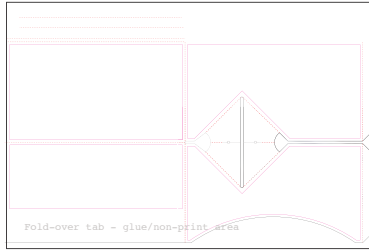

Product No.YD-006
 Name: Box2 for Playing Cards 4-up
 Sheet size: 20.5 x 14.33
 Size Specs: 2.5 x 3.625 x .6875

Product No.YD-007
 Name: Business Card Mailer
 Sheet size: 18 x 12
 Size Specs: 4.25 x 5.5

Product No.YD-008
 Name: Invite Mailer 1-up
 Sheet size: 18 x 12
 Size Specs: 4 x 6

Product No.YD-009
 Name: Photo Box Mailer
 Sheet size: 18 x 12
 Size Specs: 4.25 x 6.375 x 0.25

Product No.YD-010
 Name: Thumb Drive Mailer
 Sheet size: 18 x 12 (1-up) or 20.5 x 14.33 (2-up)
 Size Specs: 5 x 3 x 1.875 approx.

Product No.YD-011
 Name: CD Mailer
 Sheet size: 18 x 12
 Size Specs: 4.9375 x 8.625 folded

Product No.YD-012
 Name: DVD Mailer
 Sheet size: 18 x 12
 Size Specs: 5.25 x 5.25 x 0.125

Product No.YD-013
Name: Invite Mailer 2-Up
Sheet size: 18" x 12"
Size Specs: 4" x 6"

Product No.YD-014
Name:
Sheet size: 18" x 12"
Size Specs: 4.9375" x 8.625" folded

Product No.YD-015
Name: DVD Mailer1 with tape & tabs
Sheet size: 18" x 12"
Size Specs: 5.25" x 5.25" x 0.125"

Product No.YD-016
Name: Star Card 2-up
Sheet size: 18 x 12
Size Specs: 4.25 x 5.5