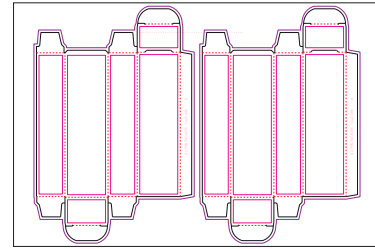

Product No. YD-048
 Name: Gift Card Holder 4-Up
 Sheet size: 18" x 12"
 Size Specs: 3.5" x 2.25"

Product No. YD-049
 Name: Gift Card Holder 3-Up
 Sheet size: 18" x 12"
 Size Specs: 4.5 x 2.75"

Product No. YD-050
 Name: Golf Ball Box - Holds 3 Golf Balls
 Sheet size: 20.5" x 14.33"
 Size Specs: 5.5" x 5.125" x 1.75"

Product No. YD-051
 Name: Golf Ball Box - Holes 2-Up (holds 3 balls)
 Sheet size: 18" x 12"
 Size Specs: 5.5" x 1.625" x 1.625"

Product No. YD-052
 Name: Golf Tee & Marker Pack 4-Up
 Sheet size: 18" x 12"
 Size Specs: 3.875" x 3.625" x .5"

Product No. YD-053
 Name: Golf Tee & Marker Pack - Small - 4-Up
 Sheet size: 18" x 12"
 Size Specs: 2.625" x 2.5 x .5"

Product No. YD-054
 Name: 4 x 6 Photo Card Box w/Locking Tab
 Sheet size: 18" x 12"
 Size Specs: 4.125" x 6.125" x .75"

Product No. YD-055
 Name: 5 x 7 Large Card Box w/Locking Tab
 Sheet size: 18" x 12"
 Size Specs: 5.5" x 8" x .75"

Product No. YD-056
 Name: Tooth Paste Box 2-Up
 Sheet size: 18" x 12"
 Size Specs: 7.125" x 2.125" x 1.375"