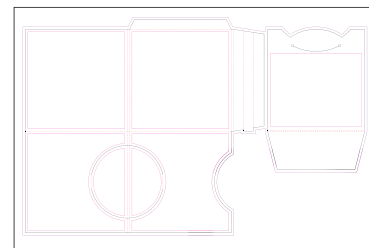

Product No.YD-006
 Name: Box2 for Playing Cards 4-up
 Sheet size: 20.5 x 14.33
 Size Specs: 2.5 x 3.625 x .6875

Product No.YD-007
 Name: Business Card Mailer
 Sheet size: 18 x 12
 Size Specs: 4.25 x 5.5

Product No.YD-008
 Name: Invite Mailer 1-up
 Sheet size: 18 x 12
 Size Specs: 4 x 6

Product No.YD-009
 Name: Photo Box Mailer
 Sheet size: 18 x 12
 Size Specs: 4.25 x 6.375 x 0.25

Product No.YD-010
 Name: Thumb Drive Mailer
 Sheet size: 18 x 12 (1-up) or 20.5 x 14.33 (2-up)
 Size Specs: 5 x 3 x 1.875 approx.

Product No.YD-011
 Name: CD Mailer
 Sheet size: 18 x 12
 Size Specs: 4.9375 x 8.625 folded

Product No.YD-012
 Name: DVD Mailer
 Sheet size: 18 x 12
 Size Specs: 5.25 x 5.25 x 0.125

Product No.YD-013
Name: Invite Mailer 2-Up
Sheet size: 18" x 12"
Size Specs: 4" x 6"

Product No.YD-014
Name:
Sheet size: 18" x 12"
Size Specs: 4.9375" x 8.625" folded

Product No.YD-015
Name: DVD Mailer1 with tape & tabs
Sheet size: 18" x 12"
Size Specs: 5.25" x 5.25" x 0.125"

Product No.YD-016
Name: Star Card 2-up
Sheet size: 18 x 12
Size Specs: 4.25 x 5.5