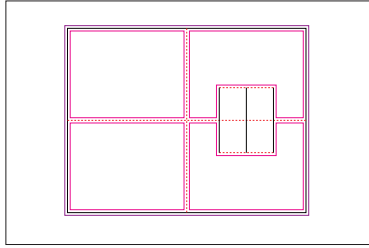

Product No. YD-057
 Name: Lunch Box 1-Up
 Sheet size: 18" x 12"
 Size Specs: 6.25" x 6.125" x 2.375"

Product No. YD-058
 Name: Mini Pocket Folder 2-Up
 Sheet size: 18" x 12"
 Size Specs: 4.25" x 7.5" x with 2- 3" pockets

Product No. YD-059
 Name: Collection Box 1-Up
 Sheet size: 18" x 12"
 Size Specs: 6.25" x 6.125" x 2.375"

Product No. YD-060
 Name: Pencil Cup - Cylinder 1-Up
 Sheet size: 18" x 12"
 Size Specs: 4.5" x 3.5" diameter tube

Product No. YD-061
 Name: Photo Frame Card 1-Up
 Sheet size: 18" x 12"
 Size Specs: 4.5 x 2.75"

Product No. YD-062
 Name: Photo Frame Card 1-Up
 Sheet size: 18" x 12" with tape
 Size Specs: 5" x 7"

Product No. YD-063
 Name: Photo Postcard w/Kick Out Foot 1-Up
 Sheet size: 18" x 12" without tape
 Size Specs: 5" x 7"

Product No. YD-064
 Name: Photo Postcard w/Kick Out Foot 1-Up
 Sheet size: 18" x 12" with tape
 Size Specs: 5" x 7"

Product No. YD-065
 Name: Playing Card Box 4-Up
 Sheet size: 20.5 x 14.33" with tape
 Size Specs: 2.5" x 3.625 x .6875"