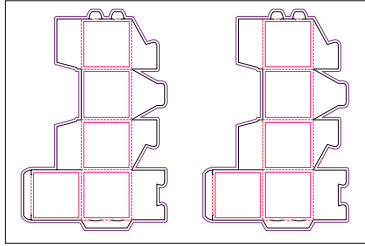

Product No. YD-081
 Name: Landscape Tent Card 2-Up
 Sheet size: 18 x 12
 Size Specs: 4 x 8.5 x 1.5

Product No. YD-082
 Name: Literature Holder Large 1-Up
 Sheet size: 18 x 12
 Size Specs: 9.25 x 5.5 w/1.37 x 4.31 x 4.25 Pocket

Product No. YD-083
 Name: Literature Holder Small 1-Up
 Sheet size: 18 x 12
 Size Specs: 7.52 x 4.47 w/1.12 x 3.5 x 3.45 Pocket

Product No. YD-084
 Name: Flash Card Box 3-Up
 Sheet size: 20.5 x 14.33
 Size Specs: 5 x 3.5 x .625

Product No. YD-085
 Name: Business Card Box 1-Up
 Sheet size: 20.5 x 14.33
 Size Specs: 5.125 x 3.625 x 2.125

Product No. YD-086
 Name: 2-Sleeve Golf Ball Box 1-Up
 Sheet size: 20.5 x 14.33
 Size Specs: 3.66 x 5.16 x 1.86

Product No. YD-087
 Name: Fold-Up Box Brochure 1-Up
 Sheet size: 22.5 x 14.33
 Size Specs: 3.625 x 3.625

Product No. YD-088
 Name: Fun Pack 2-Up
 Sheet size: 13 x 19.2
 Size Specs: 13 x 9.6

Product No. YD-089
 Name: Fun Pack 1-Up
 Sheet size: 13 x 9.6
 Size Specs: 13 x 9.6