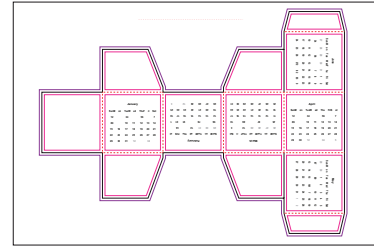

Product No. YD-095
Name: Pencil/Pen Cup 1-Up
Sheet size: 18 x 12
Size Specs: 5.5 x 4.25

Product No. YD-096
Name: 1 CB Flower Top Box 1-Up
Sheet size: 18 x 12
Size Specs: 5.5 x 4.25

Product No. YD-097
Name: Wine Bottle Box 1-Up
Sheet size: 20.5 x 14.33
Size Specs:

Product No. YD-098
Name: Concave Box 1-Up
Sheet size: 18 x 12
Size Specs:

Product No. YD-099
Name: Van 2-Up
Sheet size: 18 x 12
Size Specs:

Product No. YD-100
Name: 3.5 Cube w/Tray 1-Up
Sheet size: 20.5 x 14.33
Size Specs: 3.5 x 3.5 x 3.5 w/inside tray

Product No. YD-101
Name: 3.75 Cube 1-Up
Sheet size: 18 x 12
Size Specs: 3.75 x 3.75 x 3.75

Product No. YD-102
 Name: Car Die Fold Up 1-Up
 Sheet size: 20.5 x 14.33
 Size Specs:

Product No. YD-103
 Name: Letter Head Box w/Locking Tab 1-Up
 Sheet size: 20.5 x 14.33
 Size Specs: 8.625 x 11.125 x .5