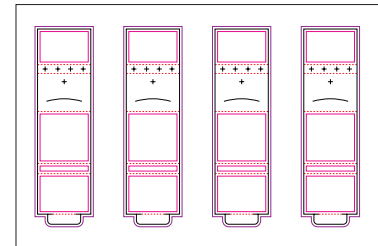

Product No. YD-046
 Name: General Purpose Box 1-Up
 Sheet size: 20.5" x 14.33"
 Size Specs: 6" x 3.875" x 2.5"

Product No. YD-047
 Name: General Purpose Box - Small 1-Up
 Sheet size: 19" x 13" "
 Size Specs: 6" x 3.875 x 2.5"

Product No. YD-048
 Name: Gift Card Holder 4-Up
 Sheet size: 18" x 12"
 Size Specs: 3.5" x 2.25"

Product No. YD-049
 Name: Gift Card Holder 3-Up
 Sheet size: 18" x 12"
 Size Specs: 4.5 x 2.75"

Product No. YD-050
 Name: Golf Ball Box - Holds 3 Golf Balls
 Sheet size: 20.5" x 14.33"
 Size Specs: 5.5" x 5.125" x 1.75"

Product No. YD-051
 Name: Golf Ball Box - Holes 2-Up (holds 3 balls)
 Sheet size: 18" x 12"
 Size Specs: 5.5" x 1.625" x 1.625"

Product No. YD-052
 Name: Golf Tee & Marker Pack 4-Up
 Sheet size: 18" x 12"
 Size Specs: 3.875" x 3.625" x .5"