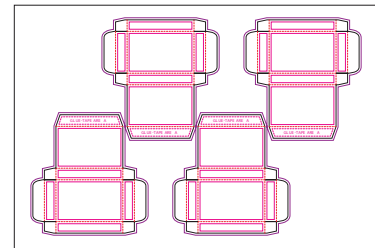

Product No. YD-057
 Name: Lunch Box 1-Up
 Sheet size: 18" x 12"
 Size Specs: 6.25" x 6.125" x 2.375"

Product No. YD-058
 Name: Mini Pocket Folder 2-Up
 Sheet size: 18" x 12"
 Size Specs: 4.25" x 7.5" x with 2- 3" pockets

Product No. YD-059
 Name: Collection Box 1-Up
 Sheet size: 18" x 12"
 Size Specs: 6.25" x 6.125" x 2.375"

Product No. YD-060
 Name: Pencil Cup - Cylinder 1-Up
 Sheet size: 18" x 12"
 Size Specs: 4.5" x 3.5" diameter tube

Product No. YD-061
 Name: Photo Frame Card 1-Up
 Sheet size: 18" x 12"
 Size Specs: 4.5 x 2.75"

Product No. YD-062
 Name: Photo Frame Card 1-Up
 Sheet size: 18" x 12" with tape
 Size Specs: 5" x 7"

Product No. YD-063
 Name: Photo Postcard w/Kick Out Foot 1-Up
 Sheet size: 18" x 12" without tape
 Size Specs: 5" x 7"

Product No. YD-064
 Name: Photo Postcard w/Kick Out Foot 1-Up
 Sheet size: 18" x 12" with tape
 Size Specs: 5" x 7"

Product No. YD-065
 Name: Playing Card Box 4-Up
 Sheet size: 20.5 x 14.33" with tape
 Size Specs: 2.5" x 3.625 x .6875"