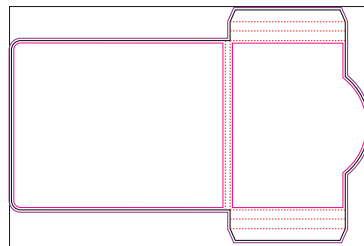

Product No. YD-091
Name: 3.5 Cube 1-Up
Sheet size: 18 x 12
Size Specs: 3.5 x 3.5 x 3.5

Product No. YD-094
Name: NR Document Accordion Folder 1-Up
Sheet size: 19 x 13.2 with tape
Size Specs: