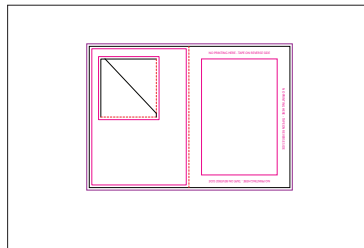

Product No. YD-057
 Name: Lunch Box 1-Up
 Sheet size: 18" x 12"
 Size Specs: 6.25" x 6.125" x 2.375"

Product No. YD-058
 Name: Mini Pocket Folder 2-Up
 Sheet size: 18" x 12"
 Size Specs: 4.25" x 7.5" x with 2- 3" pockets

Product No. YD-059
 Name: Collection Box 1-Up
 Sheet size: 18" x 12"
 Size Specs: 6.25" x 6.125" x 2.375"

Product No. YD-060
 Name: Pencil Cup - Cylinder 1-Up
 Sheet size: 18" x 12"
 Size Specs: 4.5" x 3.5" diameter tube

Product No. YD-061
 Name: Photo Frame Card 1-Up
 Sheet size: 18" x 12"
 Size Specs: 4.5 x 2.75"

Product No. YD-062
 Name: Photo Frame Card 1-Up
 Sheet size: 18" x 12" with tape
 Size Specs: 5" x 7"

Product No. YD-063
 Name: Photo Postcard w/Kick Out Foot 1-Up
 Sheet size: 18" x 12" without tape
 Size Specs: 5" x 7"

Product No. YD-064
 Name: Photo Postcard w/Kick Out Foot 1-Up
 Sheet size: 18" x 12" with tape
 Size Specs: 5" x 7"

Product No. YD-065
 Name: Playing Card Box 4-Up
 Sheet size: 20.5 x 14.33" with tape
 Size Specs: 2.5" x 3.625 x .6875"