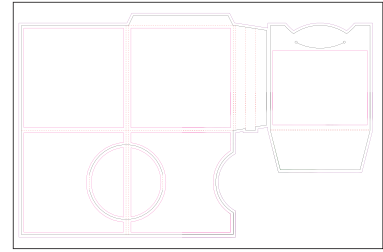

Product No.YD-008
 Name: Invite Mailer 1-up
 Sheet size: 18 x 12
 Size Specs: 4 x 6

Product No.YD-009
 Name: Photo Box Mailer
 Sheet size: 18 x 12
 Size Specs: 4.25 x 6.375 x 0.25

Product No.YD-010
 Name: Thumb Drive Mailer
 Sheet size: 18 x 12 (1-up) or 20.5 x 14.33 (2-up)
 Size Specs: 5 x 3 x 1.875 approx.

Product No.YD-011
 Name: CD Mailer
 Sheet size: 18 x 12
 Size Specs: 4.9375 x 8.625 folded

Product No.YD-012
 Name: DVD Mailer
 Sheet size: 18 x 12
 Size Specs: 5.25 x 5.25 x 0.125

Product No.YD-013
Name: Invite Mailer 2-Up
Sheet size: 18" x 12"
Size Specs: 4" x 6"

Product No.YD-014
Name:
Sheet size: 18" x 12"
Size Specs: 4.9375" x 8.625" folded

Product No.YD-015
Name: DVD Mailer1 with tape & tabs
Sheet size: 18" x 12"
Size Specs: 5.25" x 5.25" x 0.125"

Product No.YD-016
Name: Star Card 2-up
Sheet size: 18 x 12
Size Specs: 4.25 x 5.5

Product No.YD-017
Name: Heart Card 2-up
Sheet size: 18 x 12
Size Specs: 4.25 x 5.5

Product No.YD-018
Name: VINO Wine Card 2-up
Sheet size: 11 x 17
Size Specs: 4.25 x 5.5

Product No.YD-019
Name: Photo Slick Sheet
Sheet size: 11 x 17
Size Specs: 1-8 x 10 , 1-5 x 7 , 4-2.375 x 3.375