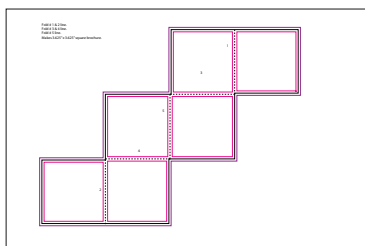

Product No. YD-081
 Name: Landscape Tent Card 2-Up
 Sheet size: 18 x 12
 Size Specs: 4 x 8.5 x 1.5

Product No. YD-082
 Name: Literature Holder Large 1-Up
 Sheet size: 18 x 12
 Size Specs: 9.25 x 5.5 w/1.37 x 4.31 x 4.25 Pocket

Product No. YD-083
 Name: Literature Holder Small 1-Up
 Sheet size: 18 x 12
 Size Specs: 7.52 x 4.47 w/1.12 x 3.5 x 3.45 Pocket

Product No. YD-084
 Name: Flash Card Box 3-Up
 Sheet size: 20.5 x 14.33
 Size Specs: 5 x 3.5 x .625

Product No. YD-085
 Name: Business Card Box 1-Up
 Sheet size: 20.5 x 14.33
 Size Specs: 5.125 x 3.625 x 2.125

Product No. YD-086
 Name: 2-Sleeve Golf Ball Box 1-Up
 Sheet size: 20.5 x 14.33
 Size Specs: 3.66 x 5.16 x 1.86

Product No. YD-087
 Name: Fold-Up Box Brochure 1-Up
 Sheet size: 22.5 x 14.33
 Size Specs: 3.625 x 3.625

Product No. YD-088
 Name: Fun Pack 2-Up
 Sheet size: 13 x 19.2
 Size Specs: 13 x 9.6

Product No. YD-089
 Name: Fun Pack 1-Up
 Sheet size: 13 x 9.6
 Size Specs: 13 x 9.6