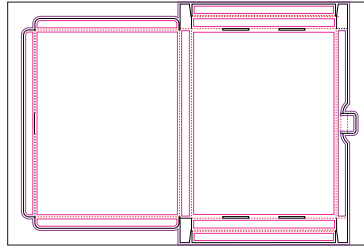

Product No. YD-095
Name: Pencil/Pen Cup 1-Up
Sheet size: 18 x 12
Size Specs: 5.5 x 4.25

Product No. YD-096
Name: 1 CB Flower Top Box 1-Up
Sheet size: 18 x 12
Size Specs: 5.5 x 4.25

Product No. YD-097
Name: Wine Bottle Box 1-Up
Sheet size: 20.5 x 14.33
Size Specs:

Product No. YD-098
Name: Concave Box 1-Up
Sheet size: 18 x 12
Size Specs:

Product No. YD-099
Name: Van 2-Up
Sheet size: 18 x 12
Size Specs:

Product No. YD-100
Name: 3.5 Cube w/Tray 1-Up
Sheet size: 20.5 x 14.33
Size Specs: 3.5 x 3.5 x 3.5 w/inside tray

Product No. YD-101
Name: 3.75 Cube 1-Up
Sheet size: 18 x 12
Size Specs: 3.75 x 3.75 x 3.75

Product No. YD-102
 Name: Car Die Fold Up 1-Up
 Sheet size: 20.5 x 14.33
 Size Specs:

Product No. YD-103
 Name: Letter Head Box w/Locking Tab 1-Up
 Sheet size: 20.5 x 14.33
 Size Specs: 8.625 x 11.125 x .5