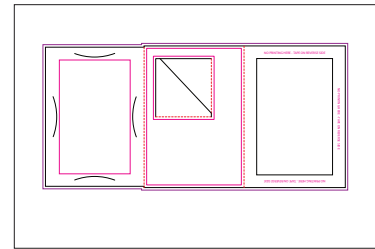

Product No. YD-059
Name: Collection Box 1-Up
Sheet size: 18" x 12"
Size Specs: 6.25" x 6.125" x 2.375"

Product No. YD-062
Name: Photo Frame Card 1-Up
Sheet size: 18" x 12" with tape
Size Specs: 5" x 7"