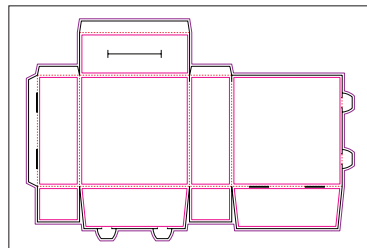

Product No. YD-104
 Name: Reverse Calendar Box
 Sheet size: 18 x 12
 Size Specs: 3 x 3 x 3

Product No. YD-105
 Name: Pillow Box 3-Up
 Sheet size: 18 x 12
 Size Specs:

Product No. YD-106
 Name: 1" Wrist Bands 8-Up
 Sheet size: 8.5 x 11
 Size Specs: 1 x 11

Product No. YD-107
 Name: Purse Box 1-Up
 Sheet size: 18 x 12
 Size Specs: 5.5 x 4.25

Product No. YD-108
 Name: 5 x 7 Greeting Card 2-Up
 Sheet size: 11 x 17
 Size Specs: 10 x 7 to 5 x 7

Product No. YD-109
 Name: 3 x 3 Cube 1-Up
 Sheet size: 18 x 12
 Size Specs: 3 x 3 x 3

Product No. YD-110
 Name: Booklet Fold-Up
 Sheet size: 22.5 x 14.33
 Size Specs: 5.5 x 7: 8pg Booklet

Product No. YD-111
 Name: Slot Top Collection Box
 Sheet size: 20.5 x 14.33
 Size Specs: 6.25 x 6.125 x 2.375