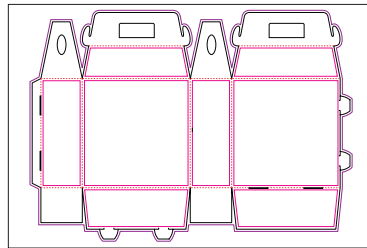

Product No. YD-051
 Name: Golf Ball Box - Holes 2-Up (holds 3 balls)
 Sheet size: 18" x 12"
 Size Specs: 5.5" x 1.625" x 1.625"

Product No. YD-052
 Name: Golf Tee & Marker Pack 4-Up
 Sheet size: 18" x 12"
 Size Specs: 3.875" x 3.625" x .5"

Product No. YD-053
 Name: Golf Tee & Marker Pack - Small - 4-Up
 Sheet size: 18" x 12"
 Size Specs: 2.625" x 2.5 x .5"

Product No. YD-054
 Name: 4 x 6 Photo Card Box w/Locking Tab
 Sheet size: 18" x 12"
 Size Specs: 4.125" x 6.125" x .75"

Product No. YD-055
 Name: 5 x 7 Large Card Box w/Locking Tab
 Sheet size: 18" x 12"
 Size Specs: 5.5" x 8" x .75"

Product No. YD-056
 Name: Tooth Paste Box 2-Up
 Sheet size: 18" x 12"
 Size Specs: 7.125" x 2.125" x 1.375"

Product No. YD-057
 Name: Lunch Box 1-Up
 Sheet size: 18" x 12"
 Size Specs: 6.25" x 6.125" x 2.375"

Product No. YD-058
 Name: Mini Pocket Folder 2-Up
 Sheet size: 18" x 12"
 Size Specs: 4.25" x 7.5" x with 2- 3" pockets