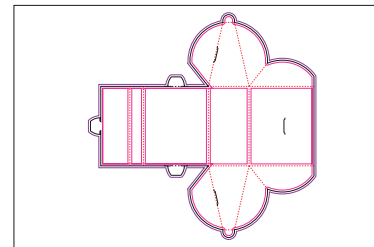

Product No. YD-095
Name: Pencil/Pen Cup 1-Up
Sheet size: 18 x 12
Size Specs: 5.5 x 4.25

Product No. YD-096
Name: 1 CB Flower Top Box 1-Up
Sheet size: 18 x 12
Size Specs: 5.5 x 4.25

Product No. YD-097
Name: Wine Bottle Box 1-Up
Sheet size: 20.5 x 14.33
Size Specs:

Product No. YD-098
Name: Concave Box 1-Up
Sheet size: 18 x 12
Size Specs:

Product No. YD-099
Name: Van 2-Up
Sheet size: 18 x 12
Size Specs:

Product No. YD-100
Name: 3.5 Cube w/Tray 1-Up
Sheet size: 20.5 x 14.33
Size Specs: 3.5 x 3.5 x 3.5 w/inside tray

Product No. YD-101
Name: 3.75 Cube 1-Up
Sheet size: 18 x 12
Size Specs: 3.75 x 3.75 x 3.75

Product No. YD-102
 Name: Car Die Fold Up 1-Up
 Sheet size: 20.5 x 14.33
 Size Specs:

Product No. YD-103
 Name: Letter Head Box w/Locking Tab 1-Up
 Sheet size: 20.5 x 14.33
 Size Specs: 8.625 x 11.125 x .5

Product No. YD-104
 Name: Reverse Calendar Box
 Sheet size: 18 x 12
 Size Specs: 3 x 3 x 3

Product No. YD-105
 Name: Pillow Box 3-Up
 Sheet size: 18 x 12
 Size Specs:

Product No. YD-106
 Name: 1" Wrist Bands 8-Up
 Sheet size: 8.5 x 11
 Size Specs: 1 x 11