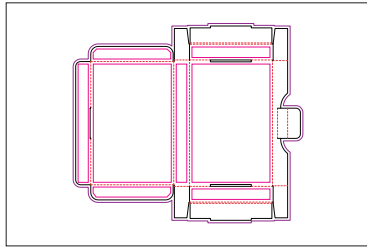

Product No. YD-046
 Name: General Purpose Box 1-Up
 Sheet size: 20.5" x 14.33"
 Size Specs: 6" x 3.875" x 2.5"

Product No. YD-047
 Name: General Purpose Box - Small 1-Up
 Sheet size: 19" x 13" "
 Size Specs: 6" x 3.875 x 2.5"

Product No. YD-048
 Name: Gift Card Holder 4-Up
 Sheet size: 18" x 12"
 Size Specs: 3.5" x 2.25"

Product No. YD-049
 Name: Gift Card Holder 3-Up
 Sheet size: 18" x 12"
 Size Specs: 4.5 x 2.75"

Product No. YD-050
 Name: Golf Ball Box - Holds 3 Golf Balls
 Sheet size: 20.5" x 14.33"
 Size Specs: 5.5" x 5.125" x 1.75"

Product No. YD-051
 Name: Golf Ball Box - Holes 2-Up (holds 3 balls)
 Sheet size: 18" x 12"
 Size Specs: 5.5" x 1.625" x 1.625"

Product No. YD-052
 Name: Golf Tee & Marker Pack 4-Up
 Sheet size: 18" x 12"
 Size Specs: 3.875" x 3.625" x .5"

Product No. YD-053
 Name: Golf Tee & Marker Pack - Small - 4-Up
 Sheet size: 18" x 12"
 Size Specs: 2.625" x 2.5 x .5"

Product No. YD-054
 Name: 4 x 6 Photo Card Box w/Locking Tab
 Sheet size: 18" x 12"
 Size Specs: 4.125" x 6.125" x .75"