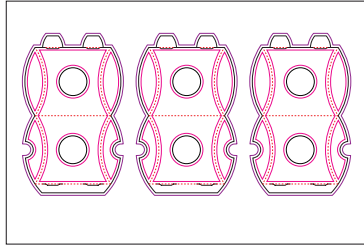

Product No. YD-071
 Name: Portrait Tent Card 2-Up
 Sheet size: 18 x 12
 Size Specs: 5.5 x 6.75

Product No. YD-072
 Name: 4 Page Bottle Necker 6-Up
 Sheet size: 18 x 12
 Size Specs: 2.5 x 3.31 (5.68)

Product No. YD-073
 Name: Bottle Necker 6-Up
 Sheet size: 18 x 12
 Size Specs: 42.5 x 2.87 (4.56)

Product No. YD-074
 Name: Add-A-Pocket Pocket Folder
 Sheet size: 18 x 12 Folder Body/L&R 4 x 9 Pockets
 Size Specs: 9 x 12 w/2- 4" Pockets

Product No. YD-003
 Name: Greeting Card Box
 Sheet size: 18 x 12
 Size Specs: 6.75 x 5 x 0.625

Product No. YD-076
 Name: Printable L&R Pre-Taped Add-A-Pocket
 Sheet size: 17 x 11
 Size Specs: 4 x 9 L&R Pockets

Product No. YD-077
 Name: Angle Door Hanger - 3-up
 Sheet size: 18 x 12
 Size Specs: 4.62 x 9.26

Product No. YD-078
 Name: Door Hanger 6-Up
 Sheet size: 18 x 12
 Size Specs: 3.67 x 8.5

Product No. YD-079
 Name: Golf Ball/Tee Holder 3-Up
 Sheet size: 18 x 12
 Size Specs: 3.375 x 2.75 x 1

Product No. YD-080
 Name: 3.25 cube 2-Up
 Sheet size: 18 x 12
 Size Specs: 3.25 x 3.25 x 3.25