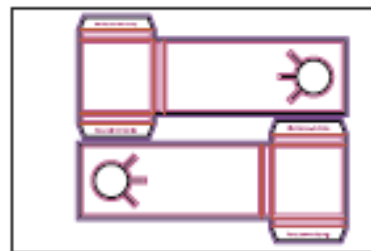

Product No. YD-036
Name: Pocket Door Hanger 2-Up
Sheet size: 18" x 12" without tape
Size Specs: 3.89" x 9", 3.63" x 3.63" x .5"