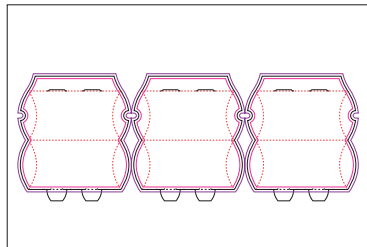

Product No. YD-095
Name: Pencil/Pen Cup 1-Up
Sheet size: 18 x 12
Size Specs: 5.5 x 4.25

Product No. YD-096
Name: 1 CB Flower Top Box 1-Up
Sheet size: 18 x 12
Size Specs: 5.5 x 4.25

Product No. YD-097
Name: Wine Bottle Box 1-Up
Sheet size: 20.5 x 14.33
Size Specs:

Product No. YD-098
Name: Concave Box 1-Up
Sheet size: 18 x 12
Size Specs:

Product No. YD-099
Name: Van 2-Up
Sheet size: 18 x 12
Size Specs:

Product No. YD-100
Name: 3.5 Cube w/Tray 1-Up
Sheet size: 20.5 x 14.33
Size Specs: 3.5 x 3.5 x 3.5 w/inside tray

Product No. YD-101
Name: 3.75 Cube 1-Up
Sheet size: 18 x 12
Size Specs: 3.75 x 3.75 x 3.75

Product No. YD-102
 Name: Car Die Fold Up 1-Up
 Sheet size: 20.5 x 14.33
 Size Specs:

Product No. YD-103
 Name: Letter Head Box w/Locking Tab 1-Up
 Sheet size: 20.5 x 14.33
 Size Specs: 8.625 x 11.125 x .5

Product No. YD-104
 Name: Reverse Calendar Box
 Sheet size: 18 x 12
 Size Specs: 3 x 3 x 3

Product No. YD-105
 Name: Pillow Box 3-Up
 Sheet size: 18 x 12
 Size Specs:

Product No. YD-106
 Name: 1" Wrist Bands 8-Up
 Sheet size: 8.5 x 11
 Size Specs: 1 x 11