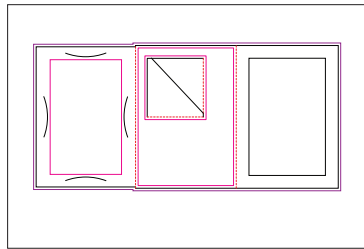

Product No. YD-053
 Name: Golf Tee & Marker Pack - Small - 4-Up
 Sheet size: 18" x 12"
 Size Specs: 2.625" x 2.5 x .5"

Product No. YD-054
 Name: 4 x 6 Photo Card Box w/Locking Tab
 Sheet size: 18" x 12"
 Size Specs: 4.125" x 6.125" x .75"

Product No. YD-055
 Name: 5 x 7 Large Card Box w/Locking Tab
 Sheet size: 18" x 12"
 Size Specs: 5.5" x 8" x .75"

Product No. YD-056
 Name: Tooth Paste Box 2-Up
 Sheet size: 18" x 12"
 Size Specs: 7.125" x 2.125" x 1.375"

Product No. YD-057
 Name: Lunch Box 1-Up
 Sheet size: 18" x 12"
 Size Specs: 6.25" x 6.125" x 2.375"

Product No. YD-058
 Name: Mini Pocket Folder 2-Up
 Sheet size: 18" x 12"
 Size Specs: 4.25" x 7.5" x with 2- 3" pockets

Product No. YD-059
 Name: Collection Box 1-Up
 Sheet size: 18" x 12"
 Size Specs: 6.25" x 6.125" x 2.375"

Product No. YD-060
 Name: Pencil Cup - Cylinder 1-Up
 Sheet size: 18" x 12"
 Size Specs: 4.5" x 3.5" diameter tube