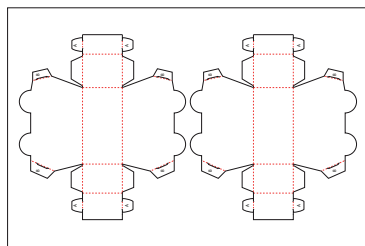

Product No. YD-095
Name: Pencil/Pen Cup 1-Up
Sheet size: 18 x 12
Size Specs: 5.5 x 4.25

Product No. YD-096
Name: 1 CB Flower Top Box 1-Up
Sheet size: 18 x 12
Size Specs: 5.5 x 4.25

Product No. YD-097
Name: Wine Bottle Box 1-Up
Sheet size: 20.5 x 14.33
Size Specs:

Product No. YD-098
Name: Concave Box 1-Up
Sheet size: 18 x 12
Size Specs:

Product No. YD-099
Name: Van 2-Up
Sheet size: 18 x 12
Size Specs:

Product No. YD-100
Name: 3.5 Cube w/Tray 1-Up
Sheet size: 20.5 x 14.33
Size Specs: 3.5 x 3.5 x 3.5 w/inside tray