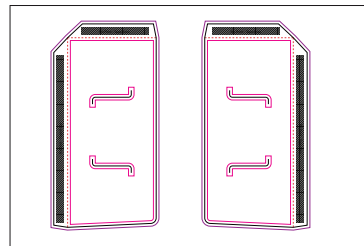

Product No. YD-069
 Name: Pyramid Box 2-Up
 Sheet size: 18 x 12
 Size Specs: 3.05 x 3.05 x 2.39

Product No. YD-070
 Name: Pocket Folder-Single 1-Up
 Sheet size: 20.5 x 14.33
 Size Specs: 8.5625 x 11.125 x .1875 spine

Product No. YD-071
 Name: Portrait Tent Card 2-Up
 Sheet size: 18 x 12
 Size Specs: 5.5 x 6.75

Product No. YD-072
 Name: 4 Page Bottle Necker 6-Up
 Sheet size: 18 x 12
 Size Specs: 2.5 x 3.31 (5.68)

Product No. YD-073
 Name: Bottle Necker 6-Up
 Sheet size: 18 x 12
 Size Specs: 42.5 x 2.87 (4.56)

Product No. YD-074
 Name: Add-A-Pocket Pocket Folder
 Sheet size: 18 x 12 Folder Body/L&R 4 x 9 Pockets
 Size Specs: 9 x 12 w/2- 4" Pockets

Product No. YD-003
 Name: Greeting Card Box
 Sheet size: 18 x 12
 Size Specs: 6.75 x 5 x 0.625

Product No. YD-076
 Name: Printable L&R Pre-Taped Add-A-Pocket
 Sheet size: 17 x 11
 Size Specs: 4 x 9 L&R Pockets

Product No. YD-077
 Name: Angle Door Hanger - 3-up
 Sheet size: 18 x 12
 Size Specs: 4.62 x 9.26