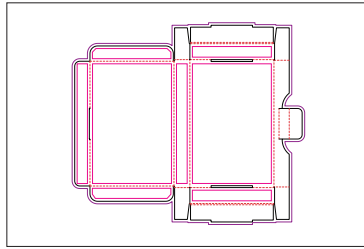

Product No. YD-048
 Name: Gift Card Holder 4-Up
 Sheet size: 18" x 12"
 Size Specs: 3.5" x 2.25"

Product No. YD-049
 Name: Gift Card Holder 3-Up
 Sheet size: 18" x 12"
 Size Specs: 4.5 x 2.75"

Product No. YD-050
 Name: Golf Ball Box - Holds 3 Golf Balls
 Sheet size: 20.5" x 14.33"
 Size Specs: 5.5" x 5.125" x 1.75"

Product No. YD-051
 Name: Golf Ball Box - Holes 2-Up (holds 3 balls)
 Sheet size: 18" x 12"
 Size Specs: 5.5" x 1.625" x 1.625"

Product No. YD-052
 Name: Golf Tee & Marker Pack 4-Up
 Sheet size: 18" x 12"
 Size Specs: 3.875" x 3.625" x .5"

Product No. YD-053
 Name: Golf Tee & Marker Pack - Small - 4-Up
 Sheet size: 18" x 12"
 Size Specs: 2.625" x 2.5 x .5"

Product No. YD-054
 Name: 4 x 6 Photo Card Box w/Locking Tab
 Sheet size: 18" x 12"
 Size Specs: 4.125" x 6.125" x .75"

Product No. YD-055
 Name: 5 x 7 Large Card Box w/Locking Tab
 Sheet size: 18" x 12"
 Size Specs: 5.5" x 8" x .75"

Product No. YD-056
 Name: Tooth Paste Box 2-Up
 Sheet size: 18" x 12"
 Size Specs: 7.125" x 2.125" x 1.375"