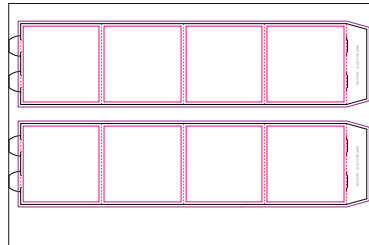

Product No. YD-112
 Name: Door Hnager 4-Up
 Sheet size: 18 x 12
 Size Specs: 4 x 10.04

Product No. YD-1113
 Name: Holiday Photo Ornament
 Sheet size: 12.5 x 19
 Size Specs: Approx: 3 x 3.5 Globe

Product No. YD-114
 Name: Megaphone
 Sheet size: 20.5 x 14.33
 Size Specs: 11 inches long

Product No. YD-115
 Name: Princess Purse
 Sheet size: 12 x 18
 Size Specs: 6.75 x 2.25 x 4 (6.375 w/handle)

Product No. YD-116
 Name: 2-Up Star Ornament Card
 Sheet size: 12 x 18
 Size Specs: 4.5 x 5.5 folded 6 panel

Product No. YD-117
 Name: 3-Up Star Ornament Card
 Sheet size: 18 x 12
 Size Specs: 3.5 x 5.5 folded 6 panel

Product No. YD-118
 Name: 2-Up 4 x 4 Sleeve
 Sheet size: 12 x 18 or 22.5 x 14.33
 Size Specs: 4.0625 x 4.0625

Product No. YD-119
 Name: 2-Up 4 x 4 Sleeve w/Pre-Applied Tape
 Sheet size: 20.5 x 14.33
 Size Specs: 4.0625 x 4.0625

Product No. YD-120
 Name: 2-Up 4 x 4 Sleeve w/Slot Lock Tabs
 Sheet size: 20.5 x 14.33
 Size Specs: 4.0625 x 4.0625