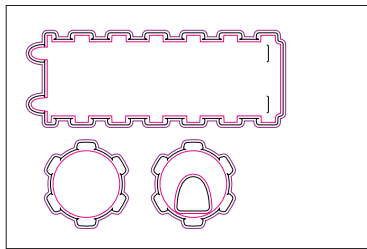

Product No. YD-057
Name: Lunch Box 1-Up
Sheet size: 18" x 12"
Size Specs: 6.25" x 6.125" x 2.375"

Product No. YD-060
Name: Pencil Cup - Cylinder 1-Up
Sheet size: 18" x 12"
Size Specs: 4.5" x 3.5" diameter tube