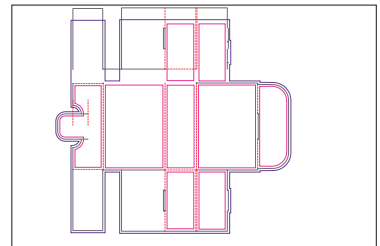

Product No. YD-078
 Name: Door Hanger 6-Up
 Sheet size: 18 x 12
 Size Specs: 3.67 x 8.5

Product No. YD-079
 Name: Golf Ball/Tee Holder 3-Up
 Sheet size: 18 x 12
 Size Specs: 3.375 x 2.75 x 1

Product No. YD-080
 Name: 3.25 cube 2-Up
 Sheet size: 18 x 12
 Size Specs: 3.25 x 3.25 x 3.25

Product No. YD-081
 Name: Landscape Tent Card 2-Up
 Sheet size: 18 x 12
 Size Specs: 4 x 8.5 x 1.5

Product No. YD-082
 Name: Literature Holder Large 1-Up
 Sheet size: 18 x 12
 Size Specs: 9.25 x 5.5 w/1.37 x 4.31 x 4.25 Pocket

Product No. YD-083
 Name: Literature Holder Small 1-Up
 Sheet size: 18 x 12
 Size Specs: 7.52 x 4.47 w/1.12 x 3.5 x 3.45 Pocket

Product No. YD-084
 Name: Flash Card Box 3-Up
 Sheet size: 20.5 x 14.33
 Size Specs: 5 x 3.5 x .625

Product No. YD-085
 Name: Business Card Box 1-Up
 Sheet size: 20.5 x 14.33
 Size Specs: 5.125 x 3.625 x 2.125

Product No. YD-086
 Name: 2-Sleeve Golf Ball Box 1-Up
 Sheet size: 20.5 x 14.33
 Size Specs: 3.66 x 5.16 x 1.86