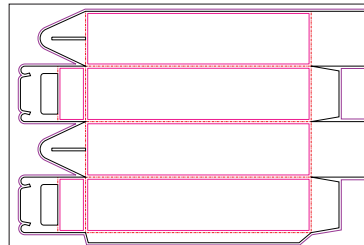

Product No. YD-087
 Name: Fold-Up Box Brochure 1-Up
 Sheet size: 22.5 x 14.33
 Size Specs: 3.625 x 3.625

Product No. YD-088
 Name: Fun Pack 2-Up
 Sheet size: 13 x 19.2
 Size Specs: 13 x 9.6

Product No. YD-089
 Name: Fun Pack 1-Up
 Sheet size: 13 x 9.6
 Size Specs: 13 x 9.6

Product No. YD-090
Name: 2.5 Cube 2-Up
Sheet size: 17 x 11
Size Specs: 3.67 x 8.5

Product No. YD-091
Name: 3.5 Cube 1-Up
Sheet size: 18 x 12
Size Specs: 3.5 x 3.5 x 3.5

Product No. YD-092
Name: NR House Card 1-Up
Sheet size: 18 x 12
Size Specs: 5.5 x 4.25

Product No. YD-093
Name: NR Document Accordion Folder 1-Up
Sheet size: 19 x 13.2 without tape
Size Specs:

Product No. YD-094
Name: NR Document Accordion Folder 1-Up
Sheet size: 19 x 13.2 with tape
Size Specs:

Product No. YD-095
Name: Pencil/Pen Cup 1-Up
Sheet size: 18 x 12
Size Specs: 5.5 x 4.25

Product No. YD-096
Name: 1 CB Flower Top Box 1-Up
Sheet size: 18 x 12
Size Specs: 5.5 x 4.25

Product No. YD-097
Name: Wine Bottle Box 1-Up
Sheet size: 20.5 x 14.33
Size Specs: