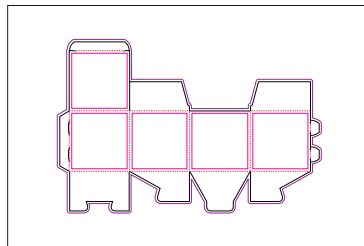

Product No. YD-101
Name: 3.75 Cube 1-Up
Sheet size: 18 x 12
Size Specs: 3.75 x 3.75 x 3.75

Product No. YD-102
 Name: Car Die Fold Up 1-Up
 Sheet size: 20.5 x 14.33
 Size Specs:

Product No. YD-103
 Name: Letter Head Box w/Locking Tab 1-Up
 Sheet size: 20.5 x 14.33
 Size Specs: 8.625 x 11.125 x .5

Product No. YD-104
 Name: Reverse Calendar Box
 Sheet size: 18 x 12
 Size Specs: 3 x 3 x 3

Product No. YD-105
 Name: Pillow Box 3-Up
 Sheet size: 18 x 12
 Size Specs:

Product No. YD-106
 Name: 1" Wrist Bands 8-Up
 Sheet size: 8.5 x 11
 Size Specs: 1 x 11

Product No. YD-107
 Name: Purse Box 1-Up
 Sheet size: 18 x 12
 Size Specs: 5.5 x 4.25

Product No. YD-108
 Name: 5 x 7 Greeting Card 2-Up
 Sheet size: 11 x 17
 Size Specs: 10 x 7 to 5 x 7

Product No. YD-109
 Name: 3 x 3 Cube 1-Up
 Sheet size: 18 x 12
 Size Specs: 3 x 3 x 3