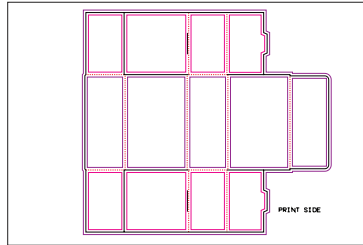

Product No. YD-039
Name: Index Box - Small 1-Up
Sheet size: 17" x 11"
Size Specs: 4.13" x 3.18" x 2"

Product No. YD-040
Name: Fold Box 1-Up
Sheet size: 18" x 12"
Size Specs: 3.75" x 3.75" x 1.25"

Product No. YD-041
Name: Fold Up Box 2-Up
Sheet size: 18" x 12"
Size Specs: 3.75" x 3.75" x 1.25"

Product No. YD-042
 Name: Zip Strip Pocket Folder
 Sheet size: 19.25" x 12"
 Size Specs: 9" x 12" with 2-4" Pockets

Product No. YD-043
 Name: Zip Strip Pocket Cover, Left and Right
 Sheet size: 19.25" x 12"
 Size Specs: 9.625 x 12"

Product No. YD-044
 Name: Zip Strip Pocket Cover Left 1-Up
 Sheet size: 9.625" x 12"
 Size Specs: 9.625" x 12"

Product No. YD-045
 Name: Zip Strip Pocket Cover Right 1-Up
 Sheet size: 9.625" x 12"
 Size Specs: 9.625" x 12"

Product No. YD-046
 Name: General Purpose Box 1-Up
 Sheet size: 20.5" x 14.33"
 Size Specs: 6" x 3.875" x 2.5"

Product No. YD-047
 Name: General Purpose Box - Small 1-Up
 Sheet size: 19" x 13" "
 Size Specs: 6" x 3.875 x 2.5"