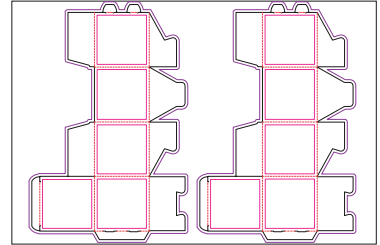

Product No. YD-071
 Name: Portrait Tent Card 2-Up
 Sheet size: 18 x 12
 Size Specs: 5.5 x 6.75

Product No. YD-072
 Name: 4 Page Bottle Necker 6-Up
 Sheet size: 18 x 12
 Size Specs: 2.5 x 3.31 (5.68)

Product No. YD-073
 Name: Bottle Necker 6-Up
 Sheet size: 18 x 12
 Size Specs: 42.5 x 2.87 (4.56)

Product No. YD-074
 Name: Add-A-Pocket Pocket Folder
 Sheet size: 18 x 12 Folder Body/L&R 4 x 9 Pockets
 Size Specs: 9 x 12 w/2- 4" Pockets

Product No. YD-003
 Name: Greeting Card Box
 Sheet size: 18 x 12
 Size Specs: 6.75 x 5 x 0.625

Product No. YD-076
 Name: Printable L&R Pre-Taped Add-A-Pocket
 Sheet size: 17 x 11
 Size Specs: 4 x 9 L&R Pockets

Product No. YD-077
 Name: Angle Door Hanger - 3-up
 Sheet size: 18 x 12
 Size Specs: 4.62 x 9.26

Product No. YD-078
 Name: Door Hanger 6-Up
 Sheet size: 18 x 12
 Size Specs: 3.67 x 8.5

Product No. YD-079
 Name: Golf Ball/Tee Holder 3-Up
 Sheet size: 18 x 12
 Size Specs: 3.375 x 2.75 x 1

Product No. YD-080
 Name: 3.25 cube 2-Up
 Sheet size: 18 x 12
 Size Specs: 3.25 x 3.25 x 3.25