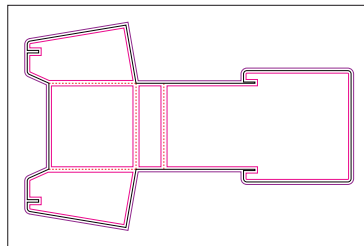

Product No. YD-076
 Name: Printable L&R Pre-Taped Add-A-Pocket
 Sheet size: 17 x 11
 Size Specs: 4 x 9 L&R Pockets

Product No. YD-077
 Name: Angle Door Hanger - 3-up
 Sheet size: 18 x 12
 Size Specs: 4.62 x 9.26

Product No. YD-078
 Name: Door Hanger 6-Up
 Sheet size: 18 x 12
 Size Specs: 3.67 x 8.5

Product No. YD-079
 Name: Golf Ball/Tee Holder 3-Up
 Sheet size: 18 x 12
 Size Specs: 3.375 x 2.75 x 1

Product No. YD-080
 Name: 3.25 cube 2-Up
 Sheet size: 18 x 12
 Size Specs: 3.25 x 3.25 x 3.25

Product No. YD-081
 Name: Landscape Tent Card 2-Up
 Sheet size: 18 x 12
 Size Specs: 4 x 8.5 x 1.5

Product No. YD-082
 Name: Literature Holder Large 1-Up
 Sheet size: 18 x 12
 Size Specs: 9.25 x 5.5 w/1.37 x 4.31 x 4.25 Pocket

Product No. YD-083
 Name: Literature Holder Small 1-Up
 Sheet size: 18 x 12
 Size Specs: 7.52 x 4.47 w/1.12 x 3.5 x 3.45 Pocket

Product No. YD-084
 Name: Flash Card Box 3-Up
 Sheet size: 20.5 x 14.33
 Size Specs: 5 x 3.5 x .625