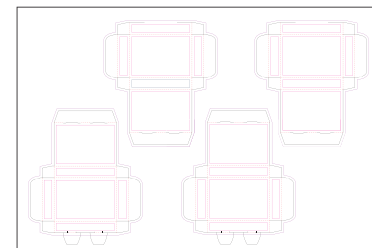

YES stock short-run packaging options

Template Catalog V1.1

www.yespackaging.com / 312-226-4444

Product No.YD-001
 Name: Cube Box 4 x 4
 Sheet size: 18 x 12
 Size Specs: 4x4 with tabbed top lid

Product No.YD-002
 Name: Golf Ball Pack 2-Up
 Sheet size: 18 x 12
 Size Specs: 1.75 x 5 x 1.6875

Product No. CP-075
A combined item of YD-074 and YD-076
 Name: Folder with Affixable Print Pockets
 Contains: 18 x 12 flat sheet folder, and two 17 x 11 - Pre-Taped L&R Pockets; Assembled product is a 9 x 12 folder w/2-4 Pockets; 12pt to 18pt body /12pt to 14pt Pockets

Product No.YD-004
 Name: Box for Greeting Cards2
 Sheet size: 20.5 x 14.33
 Size Specs: 5.5 x 7.75 x 0.75

Product No.YD-005
 Name: Box for Playing Cards
 Sheet size: 18 x 12
 Size Specs: 2.5 x 3.625 x 0.75