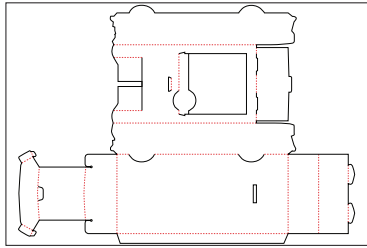

Product No. YD-095
Name: Pencil/Pen Cup 1-Up
Sheet size: 18 x 12
Size Specs: 5.5 x 4.25

Product No. YD-096
Name: 1 CB Flower Top Box 1-Up
Sheet size: 18 x 12
Size Specs: 5.5 x 4.25

Product No. YD-097
Name: Wine Bottle Box 1-Up
Sheet size: 20.5 x 14.33
Size Specs:

Product No. YD-098
Name: Concave Box 1-Up
Sheet size: 18 x 12
Size Specs:

Product No. YD-099
Name: Van 2-Up
Sheet size: 18 x 12
Size Specs:

Product No. YD-100
Name: 3.5 Cube w/Tray 1-Up
Sheet size: 20.5 x 14.33
Size Specs: 3.5 x 3.5 x 3.5 w/inside tray

Product No. YD-101
Name: 3.75 Cube 1-Up
Sheet size: 18 x 12
Size Specs: 3.75 x 3.75 x 3.75

Product No. YD-102
 Name: Car Die Fold Up 1-Up
 Sheet size: 20.5 x 14.33
 Size Specs:

Product No. YD-103
 Name: Letter Head Box w/Locking Tab 1-Up
 Sheet size: 20.5 x 14.33
 Size Specs: 8.625 x 11.125 x .5