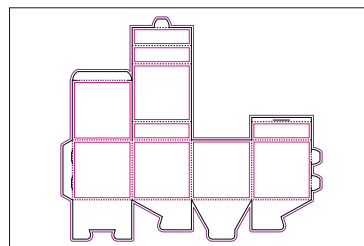

Product No. YD-093
Name: NR Document Accordion Folder 1-Up
Sheet size: 19 x 13.2 without tape
Size Specs:

Product No. YD-094
Name: NR Document Accordion Folder 1-Up
Sheet size: 19 x 13.2 with tape
Size Specs:

Product No. YD-095
Name: Pencil/Pen Cup 1-Up
Sheet size: 18 x 12
Size Specs: 5.5 x 4.25

Product No. YD-096
Name: 1 CB Flower Top Box 1-Up
Sheet size: 18 x 12
Size Specs: 5.5 x 4.25

Product No. YD-097
Name: Wine Bottle Box 1-Up
Sheet size: 20.5 x 14.33
Size Specs:

Product No. YD-098
Name: Concave Box 1-Up
Sheet size: 18 x 12
Size Specs:

Product No. YD-099
Name: Van 2-Up
Sheet size: 18 x 12
Size Specs:

Product No. YD-100
Name: 3.5 Cube w/Tray 1-Up
Sheet size: 20.5 x 14.33
Size Specs: 3.5 x 3.5 x 3.5 w/inside tray