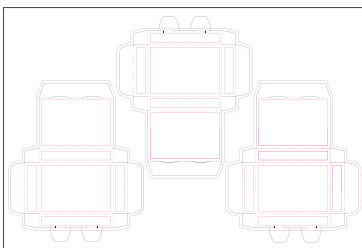

YES stock short-run packaging options

Template Catalog V1.1

www.yespackaging.com / 312-226-4444

Product No.YD-001
 Name: Cube Box 4 x 4
 Sheet size: 18 x 12
 Size Specs: 4x4 with tabbed top lid

Product No.YD-002
 Name: Golf Ball Pack 2-Up
 Sheet size: 18 x 12
 Size Specs: 1.75 x 5 x 1.6875

Product No. CP-075
A combined item of YD-074 and YD-076
 Name: Folder with Affixable Print Pockets
 Contains: 18 x 12 flat sheet folder, and two 17 x 11 - Pre-Taped L&R Pockets; Assembled product is a 9 x 12 folder w/2-4 Pockets; 12pt to 18pt body /12pt to 14pt Pockets

Product No.YD-004
 Name: Box for Greeting Cards2
 Sheet size: 20.5 x 14.33
 Size Specs: 5.5 x 7.75 x 0.75

Product No.YD-005
 Name: Box for Playing Cards
 Sheet size: 18 x 12
 Size Specs: 2.5 x 3.625 x 0.75