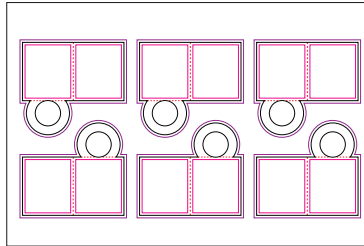

Product No. YD-064
 Name: Photo Postcard w/Kick Out Foot 1-Up
 Sheet size: 18" x 12" with tape
 Size Specs: 5" x 7"

Product No. YD-065
 Name: Playing Card Box 4-Up
 Sheet size: 20.5 x 14.33" with tape
 Size Specs: 2.5" x 3.625 x .6875"

Product No. YD-066
 Name: Flip Gift Card Mailer 1-Up
 Sheet size: 17 x 11
 Size Specs: 5.5 x 4.25

Product No. YD-067
 Name: Flip Gift Card Mailer 2-Up
 Sheet size: 20.5 x 14.33
 Size Specs: 5.5 x 4.25

Product No. YD-068
 Name: Purse Box 1-Up
 Sheet size: 20.5 x 14.33
 Size Specs: 5 x 3.21 x 4.5

Product No. YD-069
 Name: Pyramid Box 2-Up
 Sheet size: 18 x 12
 Size Specs: 3.05 x 3.05 x 2.39

Product No. YD-070
 Name: Pocket Folder-Single 1-Up
 Sheet size: 20.5 x 14.33
 Size Specs: 8.5625 x 11.125 x .1875 spine

Product No. YD-071
 Name: Portrait Tent Card 2-Up
 Sheet size: 18 x 12
 Size Specs: 5.5 x 6.75

Product No. YD-072
 Name: 4 Page Bottle Necker 6-Up
 Sheet size: 18 x 12
 Size Specs: 2.5 x 3.31 (5.68)

Product No. YD-073
 Name: Bottle Necker 6-Up
 Sheet size: 18 x 12
 Size Specs: 42.5 x 2.87 (4.56)