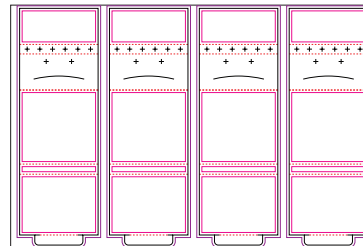

Product No. YD-046
 Name: General Purpose Box 1-Up
 Sheet size: 20.5" x 14.33"
 Size Specs: 6" x 3.875" x 2.5"

Product No. YD-047
 Name: General Purpose Box - Small 1-Up
 Sheet size: 19" x 13" "
 Size Specs: 6" x 3.875 x 2.5"

Product No. YD-048
 Name: Gift Card Holder 4-Up
 Sheet size: 18" x 12"
 Size Specs: 3.5" x 2.25"

Product No. YD-049
 Name: Gift Card Holder 3-Up
 Sheet size: 18" x 12"
 Size Specs: 4.5 x 2.75"

Product No. YD-050
 Name: Golf Ball Box - Holds 3 Golf Balls
 Sheet size: 20.5" x 14.33"
 Size Specs: 5.5" x 5.125" x 1.75"

Product No. YD-051
 Name: Golf Ball Box - Holes 2-Up (holds 3 balls)
 Sheet size: 18" x 12"
 Size Specs: 5.5" x 1.625" x 1.625"

Product No. YD-052
 Name: Golf Tee & Marker Pack 4-Up
 Sheet size: 18" x 12"
 Size Specs: 3.875" x 3.625" x .5"

Product No. YD-053
 Name: Golf Tee & Marker Pack - Small - 4-Up
 Sheet size: 18" x 12"
 Size Specs: 2.625" x 2.5 x .5"

Product No. YD-054
 Name: 4 x 6 Photo Card Box w/Locking Tab
 Sheet size: 18" x 12"
 Size Specs: 4.125" x 6.125" x .75"