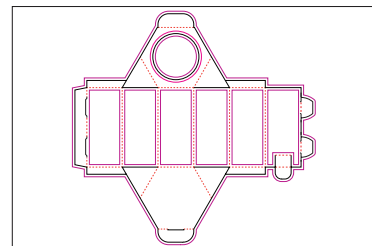

Product No. YD-092
Name: NR House Card 1-Up
Sheet size: 18 x 12
Size Specs: 5.5 x 4.25

Product No. YD-095
Name: Pencil/Pen Cup 1-Up
Sheet size: 18 x 12
Size Specs: 5.5 x 4.25