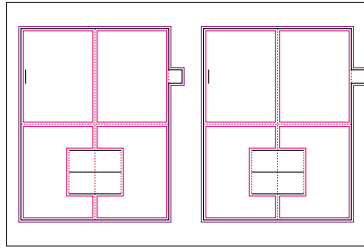

Product No. YD-064
Name: Photo Postcard w/Kick Out Foot 1-Up
Sheet size: 18" x 12" with tape
Size Specs: 5" x 7"

Product No. YD-067
Name: Flip Gift Card Mailer 2-Up
Sheet size: 20.5 x 14.33
Size Specs: 5.5 x 4.25