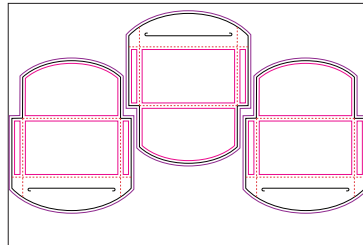

Product No. YD-049
Name: Gift Card Holder 3-Up
Sheet size: 18" x 12"
Size Specs: 4.5 x 2.75"