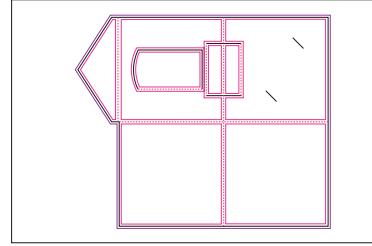

Product No. YD-083
 Name: Literature Holder Small 1-Up
 Sheet size: 18 x 12
 Size Specs: 7.52 x 4.47 w/1.12 x 3.5 x 3.45 Pocket

Product No. YD-084
 Name: Flash Card Box 3-Up
 Sheet size: 20.5 x 14.33
 Size Specs: 5 x 3.5 x .625

Product No. YD-085
 Name: Business Card Box 1-Up
 Sheet size: 20.5 x 14.33
 Size Specs: 5.125 x 3.625 x 2.125

Product No. YD-086
 Name: 2-Sleeve Golf Ball Box 1-Up
 Sheet size: 20.5 x 14.33
 Size Specs: 3.66 x 5.16 x 1.86

Product No. YD-087
 Name: Fold-Up Box Brochure 1-Up
 Sheet size: 22.5 x 14.33
 Size Specs: 3.625 x 3.625

Product No. YD-088
 Name: Fun Pack 2-Up
 Sheet size: 13 x 19.2
 Size Specs: 13 x 9.6

Product No. YD-089
 Name: Fun Pack 1-Up
 Sheet size: 13 x 9.6
 Size Specs: 13 x 9.6

Product No. YD-090
Name: 2.5 Cube 2-Up
Sheet size: 17 x 11
Size Specs: 3.67 x 8.5

Product No. YD-091
Name: 3.5 Cube 1-Up
Sheet size: 18 x 12
Size Specs: 3.5 x 3.5 x 3.5

Product No. YD-092
Name: NR House Card 1-Up
Sheet size: 18 x 12
Size Specs: 5.5 x 4.25