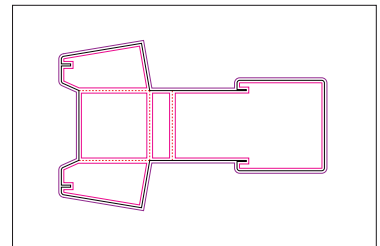

Product No. YD-076
 Name: Printable L&R Pre-Taped Add-A-Pocket
 Sheet size: 17 x 11
 Size Specs: 4 x 9 L&R Pockets

Product No. YD-077
 Name: Angle Door Hanger - 3-up
 Sheet size: 18 x 12
 Size Specs: 4.62 x 9.26

Product No. YD-078
 Name: Door Hanger 6-Up
 Sheet size: 18 x 12
 Size Specs: 3.67 x 8.5

Product No. YD-079
 Name: Golf Ball/Tee Holder 3-Up
 Sheet size: 18 x 12
 Size Specs: 3.375 x 2.75 x 1

Product No. YD-080
 Name: 3.25 cube 2-Up
 Sheet size: 18 x 12
 Size Specs: 3.25 x 3.25 x 3.25

Product No. YD-081
 Name: Landscape Tent Card 2-Up
 Sheet size: 18 x 12
 Size Specs: 4 x 8.5 x 1.5

Product No. YD-082
 Name: Literature Holder Large 1-Up
 Sheet size: 18 x 12
 Size Specs: 9.25 x 5.5 w/1.37 x 4.31 x 4.25 Pocket

Product No. YD-083
 Name: Literature Holder Small 1-Up
 Sheet size: 18 x 12
 Size Specs: 7.52 x 4.47 w/1.12 x 3.5 x 3.45 Pocket

Product No. YD-084
 Name: Flash Card Box 3-Up
 Sheet size: 20.5 x 14.33
 Size Specs: 5 x 3.5 x .625