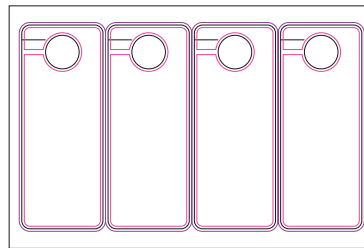

Product No. YD-101
Name: 3.75 Cube 1-Up
Sheet size: 18 x 12
Size Specs: 3.75 x 3.75 x 3.75

Product No. YD-102
 Name: Car Die Fold Up 1-Up
 Sheet size: 20.5 x 14.33
 Size Specs:

Product No. YD-103
 Name: Letter Head Box w/Locking Tab 1-Up
 Sheet size: 20.5 x 14.33
 Size Specs: 8.625 x 11.125 x .5

Product No. YD-104
 Name: Reverse Calendar Box
 Sheet size: 18 x 12
 Size Specs: 3 x 3 x 3

Product No. YD-105
 Name: Pillow Box 3-Up
 Sheet size: 18 x 12
 Size Specs:

Product No. YD-106
 Name: 1" Wrist Bands 8-Up
 Sheet size: 8.5 x 11
 Size Specs: 1 x 11

Product No. YD-107
 Name: Purse Box 1-Up
 Sheet size: 18 x 12
 Size Specs: 5.5 x 4.25

Product No. YD-108
 Name: 5 x 7 Greeting Card 2-Up
 Sheet size: 11 x 17
 Size Specs: 10 x 7 to 5 x 7

Product No. YD-109
 Name: 3 x 3 Cube 1-Up
 Sheet size: 18 x 12
 Size Specs: 3 x 3 x 3

Product No. YD-110
 Name: Booklet Fold-Up
 Sheet size: 22.5 x 14.33
 Size Specs: 5.5 x 7: 8pg Booklet

Product No. YD-111
 Name: Slot Top Collection Box
 Sheet size: 20.5 x 14.33
 Size Specs: 6.25 x 6.125 x 2.375