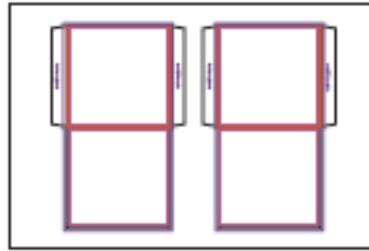

Product No.YD-020
Name: Bottle Neckers 7-up
Sheet size: 20.5 x 14.33
Size Specs: 5.25 x 3.5

Product No.YD-021
Name: Sm.Popcorn Treat Bowl 2-up
Sheet size: 18 x 12
Size Specs: 3.25 deep, 2 x 2 base by 6 open top

Product No.YD-022
Name: Pop - Up Tent Card 4-sided
Sheet size: 18 x 12
Size Specs: 4 x 6 x 2.375

Product No.YD-023
Name: iGen Button Pocket Folder
Sheet size: 20.5 x 14.33
Size Specs: 8.75 x 11.25 , 2-3" pockets, b-card slits

Product No.YD-024
Name: IG Pcket Folder w/Tape Tabs
Sheet size: 20.5 x 14.33
Size Specs: 8.75 x 11.25 , 2-3" pockets, b-card slits

Product No. YD-025
Name: CD Sleeve 2-Up
Sheet size: 18" x 12" without tape
Size Specs: 5.25" x 5.25"

Product No. YD-026
Name: CD Sleeve 2-Up
Sheet size: 18" x 12" without tape
Size Specs: 5.25" x 5.25"

Product No. YD-032
Name: Slide Out CD Sleeve
Sheet size: 18" x 12" without tape
Size Specs: 5.25" x 8"