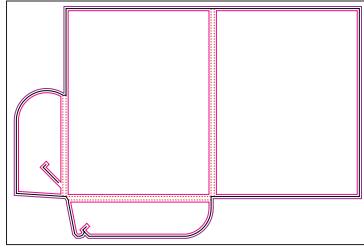

Product No. YD-061
 Name: Photo Frame Card 1-Up
 Sheet size: 18" x 12"
 Size Specs: 4.5 x 2.75"

Product No. YD-062
 Name: Photo Frame Card 1-Up
 Sheet size: 18" x 12" with tape
 Size Specs: 5" x 7"

Product No. YD-063
 Name: Photo Postcard w/Kick Out Foot 1-Up
 Sheet size: 18" x 12" without tape
 Size Specs: 5" x 7"

Product No. YD-064
 Name: Photo Postcard w/Kick Out Foot 1-Up
 Sheet size: 18" x 12" with tape
 Size Specs: 5" x 7"

Product No. YD-065
 Name: Playing Card Box 4-Up
 Sheet size: 20.5 x 14.33" with tape
 Size Specs: 2.5" x 3.625 x .6875"

Product No. YD-066
 Name: Flip Gift Card Mailer 1-Up
 Sheet size: 17 x 11
 Size Specs: 5.5 x 4.25

Product No. YD-067
 Name: Flip Gift Card Mailer 2-Up
 Sheet size: 20.5 x 14.33
 Size Specs: 5.5 x 4.25

Product No. YD-068
 Name: Purse Box 1-Up
 Sheet size: 20.5 x 14.33
 Size Specs: 5 x 3.21 x 4.5

Product No. YD-069
 Name: Pyramid Box 2-Up
 Sheet size: 18 x 12
 Size Specs: 3.05 x 3.05 x 2.39

Product No. YD-070
 Name: Pocket Folder-Single 1-Up
 Sheet size: 20.5 x 14.33
 Size Specs: 8.5625 x 11.125 x .1875 spine