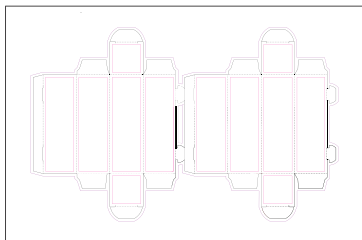

YES stock short-run packaging options

Template Catalog V1.1

www.yespackaging.com / 312-226-4444

Product No.YD-001
 Name: Cube Box 4 x 4
 Sheet size: 18 x 12
 Size Specs: 4x4 with tabbed top lid

Product No.YD-002
 Name: Golf Ball Pack 2-Up
 Sheet size: 18 x 12
 Size Specs: 1.75 x 5 x 1.6875

Product No. CP-075
A combined item of YD-074 and YD-076
 Name: Folder with Affixable Print Pockets
 Contains: 18 x 12 flat sheet folder, and two 17 x 11 - Pre-Taped L&R Pockets; Assembled product is a 9 x 12 folder w/2-4 Pockets; 12pt to 18pt body /12pt to 14pt Pockets