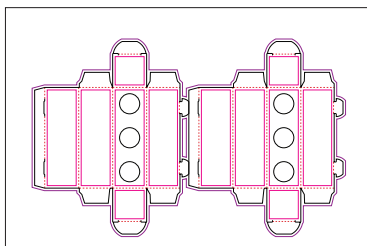

Product No. YD-044
 Name: Zip Strip Pocket Cover Left 1-Up
 Sheet size: 9.625" x 12"
 Size Specs: 9.625" x 12"

Product No. YD-045
 Name: Zip Strip Pocket Cover Right 1-Up
 Sheet size: 9.625" x 12"
 Size Specs: 9.625" x 12"

Product No. YD-046
 Name: General Purpose Box 1-Up
 Sheet size: 20.5" x 14.33"
 Size Specs: 6" x 3.875" x 2.5"

Product No. YD-047
 Name: General Purpose Box - Small 1-Up
 Sheet size: 19" x 13" "
 Size Specs: 6" x 3.875 x 2.5"

Product No. YD-048
 Name: Gift Card Holder 4-Up
 Sheet size: 18" x 12"
 Size Specs: 3.5" x 2.25"

Product No. YD-049
 Name: Gift Card Holder 3-Up
 Sheet size: 18" x 12"
 Size Specs: 4.5 x 2.75"

Product No. YD-050
 Name: Golf Ball Box - Holds 3 Golf Balls
 Sheet size: 20.5" x 14.33"
 Size Specs: 5.5" x 5.125" x 1.75"

Product No. YD-051
 Name: Golf Ball Box - Holes 2-Up (holds 3 balls)
 Sheet size: 18" x 12"
 Size Specs: 5.5" x 1.625" x 1.625"

Product No. YD-052
 Name: Golf Tee & Marker Pack 4-Up
 Sheet size: 18" x 12"
 Size Specs: 3.875" x 3.625" x .5"