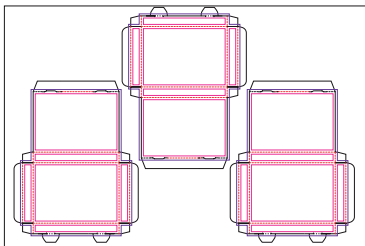

Product No. YD-076
 Name: Printable L&R Pre-Taped Add-A-Pocket
 Sheet size: 17 x 11
 Size Specs: 4 x 9 L&R Pockets

Product No. YD-077
 Name: Angle Door Hanger - 3-up
 Sheet size: 18 x 12
 Size Specs: 4.62 x 9.26

Product No. YD-078
 Name: Door Hanger 6-Up
 Sheet size: 18 x 12
 Size Specs: 3.67 x 8.5

Product No. YD-079
 Name: Golf Ball/Tee Holder 3-Up
 Sheet size: 18 x 12
 Size Specs: 3.375 x 2.75 x 1

Product No. YD-080
 Name: 3.25 cube 2-Up
 Sheet size: 18 x 12
 Size Specs: 3.25 x 3.25 x 3.25

Product No. YD-081
 Name: Landscape Tent Card 2-Up
 Sheet size: 18 x 12
 Size Specs: 4 x 8.5 x 1.5

Product No. YD-082
 Name: Literature Holder Large 1-Up
 Sheet size: 18 x 12
 Size Specs: 9.25 x 5.5 w/1.37 x 4.31 x 4.25 Pocket

Product No. YD-083
 Name: Literature Holder Small 1-Up
 Sheet size: 18 x 12
 Size Specs: 7.52 x 4.47 w/1.12 x 3.5 x 3.45 Pocket

Product No. YD-084
 Name: Flash Card Box 3-Up
 Sheet size: 20.5 x 14.33
 Size Specs: 5 x 3.5 x .625