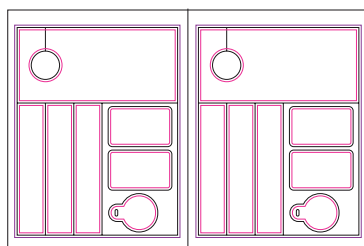

Product No. YD-085
Name: Business Card Box 1-Up
Sheet size: 20.5 x 14.33
Size Specs: 5.125 x 3.625 x 2.125

Product No. YD-088
Name: Fun Pack 2-Up
Sheet size: 13 x 19.2
Size Specs: 13 x 9.6