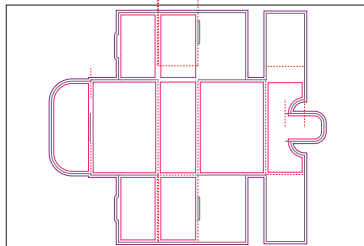

Product No. YD-078
 Name: Door Hanger 6-Up
 Sheet size: 18 x 12
 Size Specs: 3.67 x 8.5

Product No. YD-079
 Name: Golf Ball/Tee Holder 3-Up
 Sheet size: 18 x 12
 Size Specs: 3.375 x 2.75 x 1

Product No. YD-080
 Name: 3.25 cube 2-Up
 Sheet size: 18 x 12
 Size Specs: 3.25 x 3.25 x 3.25

Product No. YD-081
 Name: Landscape Tent Card 2-Up
 Sheet size: 18 x 12
 Size Specs: 4 x 8.5 x 1.5

Product No. YD-082
 Name: Literature Holder Large 1-Up
 Sheet size: 18 x 12
 Size Specs: 9.25 x 5.5 w/1.37 x 4.31 x 4.25 Pocket

Product No. YD-083
 Name: Literature Holder Small 1-Up
 Sheet size: 18 x 12
 Size Specs: 7.52 x 4.47 w/1.12 x 3.5 x 3.45 Pocket

Product No. YD-084
 Name: Flash Card Box 3-Up
 Sheet size: 20.5 x 14.33
 Size Specs: 5 x 3.5 x .625

Product No. YD-085
 Name: Business Card Box 1-Up
 Sheet size: 20.5 x 14.33
 Size Specs: 5.125 x 3.625 x 2.125

Product No. YD-086
 Name: 2-Sleeve Golf Ball Box 1-Up
 Sheet size: 20.5 x 14.33
 Size Specs: 3.66 x 5.16 x 1.86